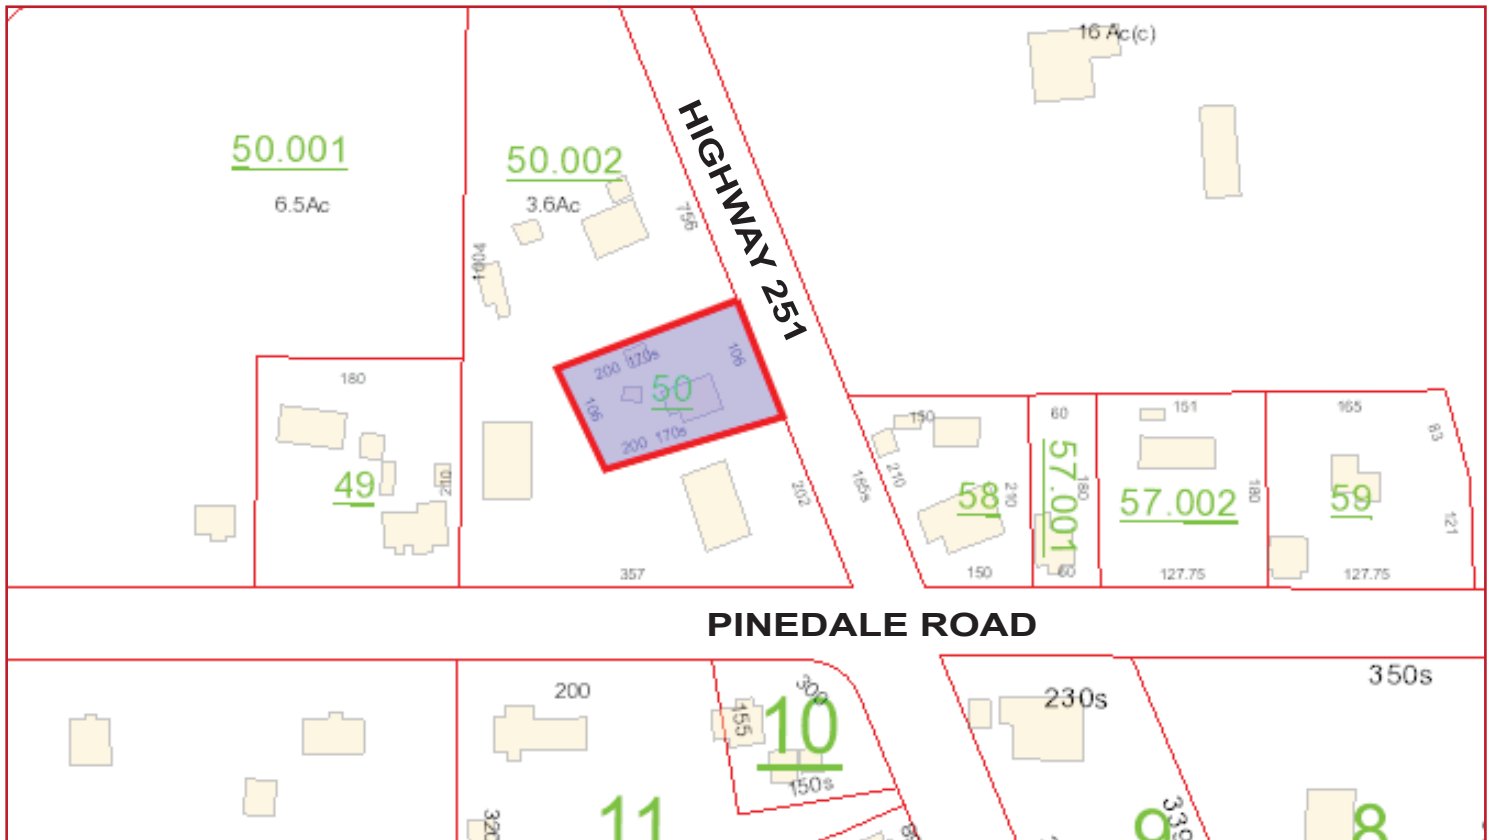

Parcel #01 02 10 0 000 050.000
28133 Highway 251 · Ardmore, AL
2017 Taxes = \$394.92

ONLINE ONLY Auction Monday, January 13, 2020 · 6 PM
www.fowlerauction.com

Auction tax plat is for auction purposes only. Measurements may or may not be to scale.