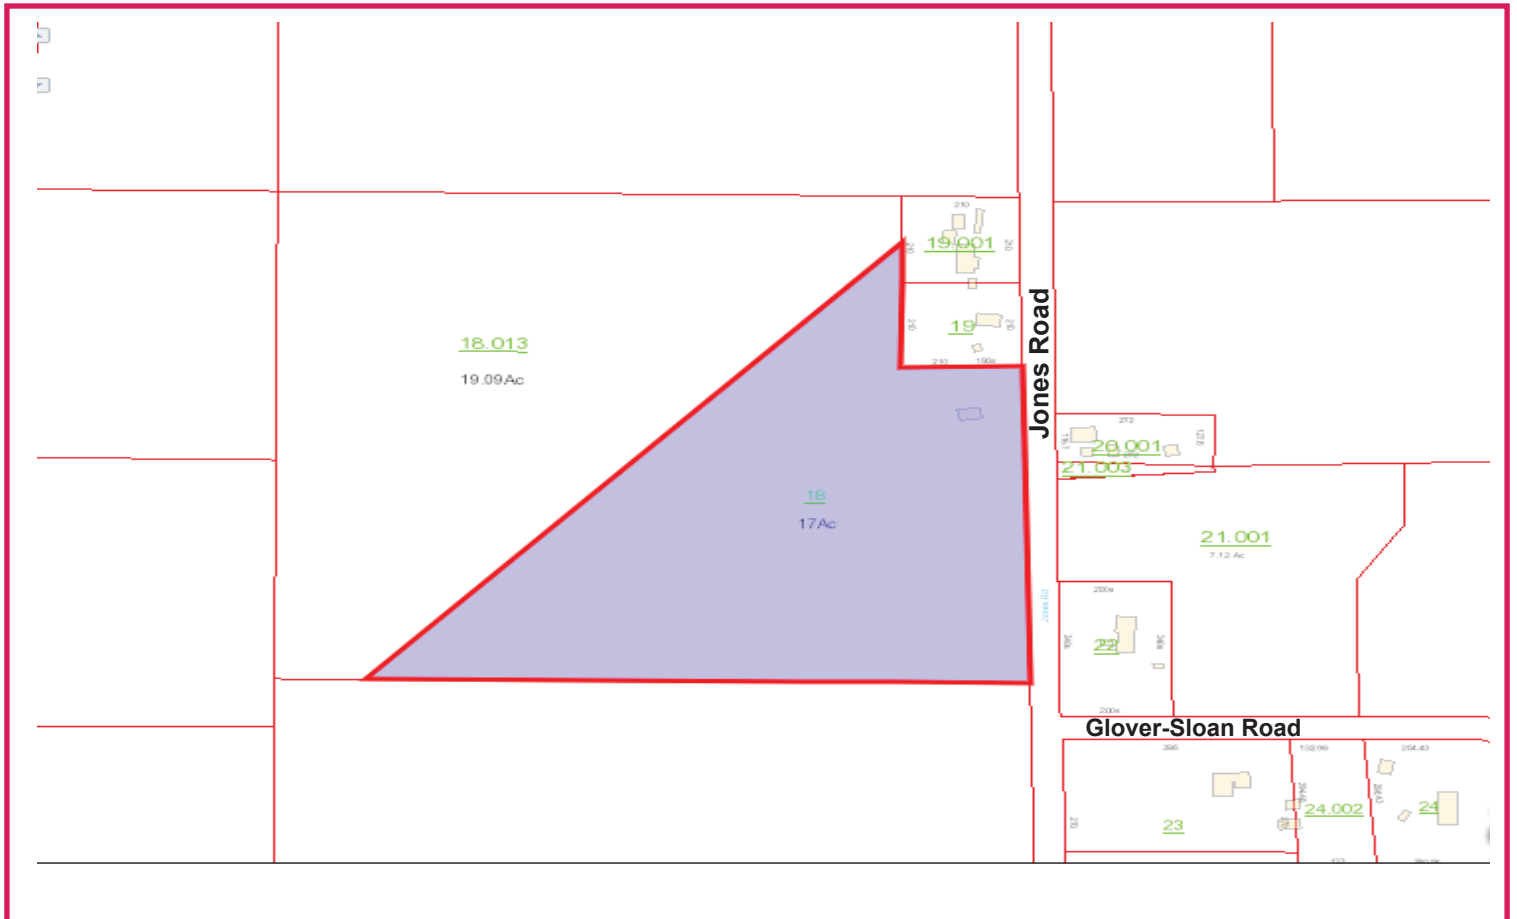

Parcel 09 02 09 0 000 018.000
Jones Road · Athens, Alabama (Limestone County)
2019 Taxes = \$17.90

Property To Be Auctioned By Fowler Auction & Real Estate Service, Inc.
Thursday, January 30, 2020 at 4 PM
See more at www.fowlerauction.com