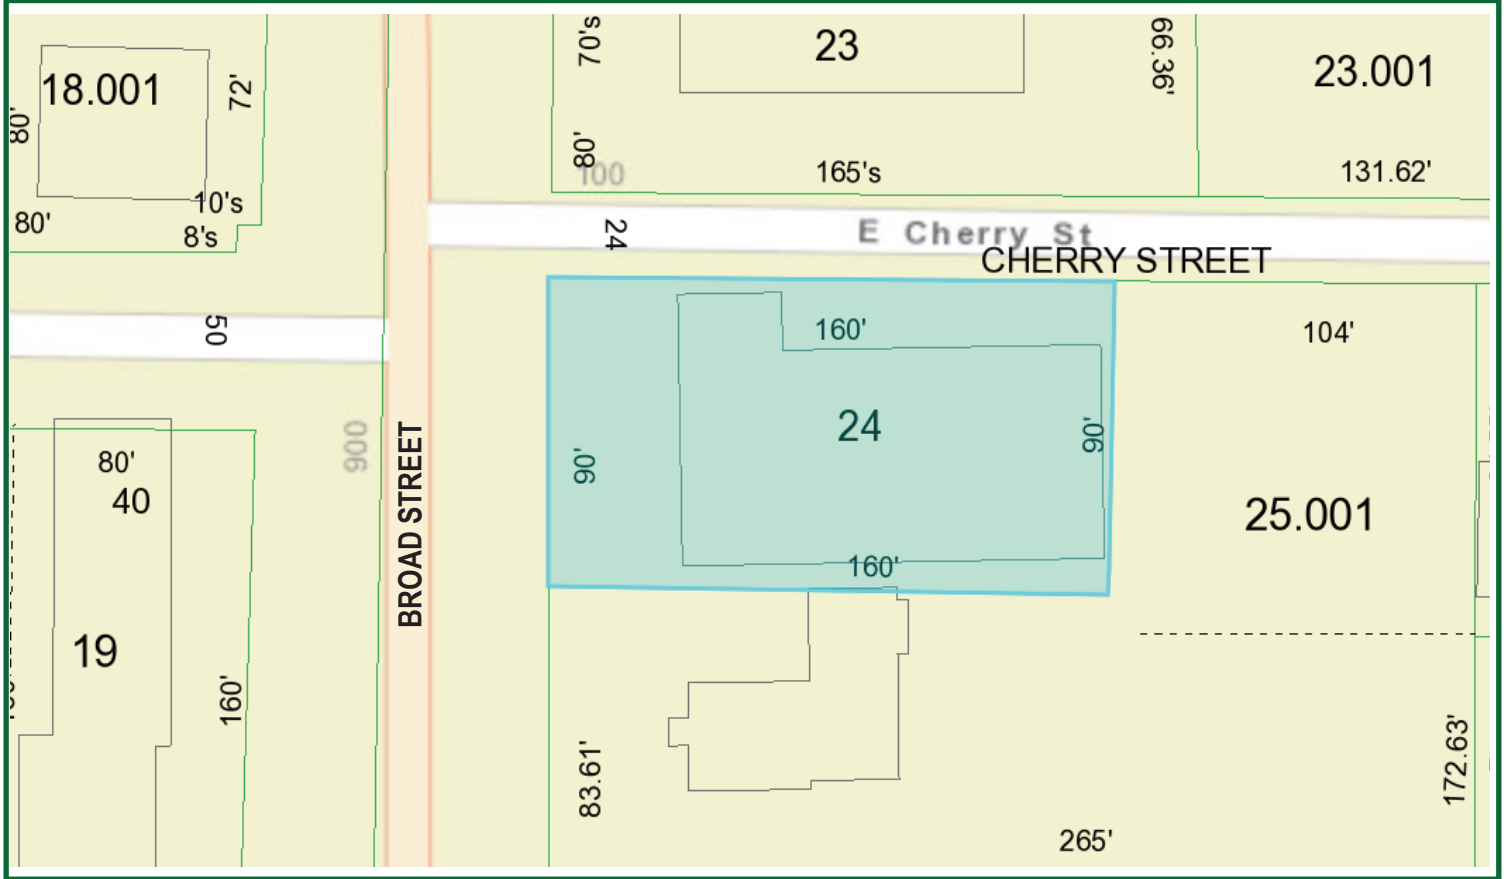

Parcel 27 09 30 4 002 024.000  
903 S. Broad Street · Scottsboro, Alabama (Jackson County)  
2019 Taxes: \$2163

Auction Date: Thursday, July 30th · 7 PM  
See more at [www.fowlerauction.com](http://www.fowlerauction.com)