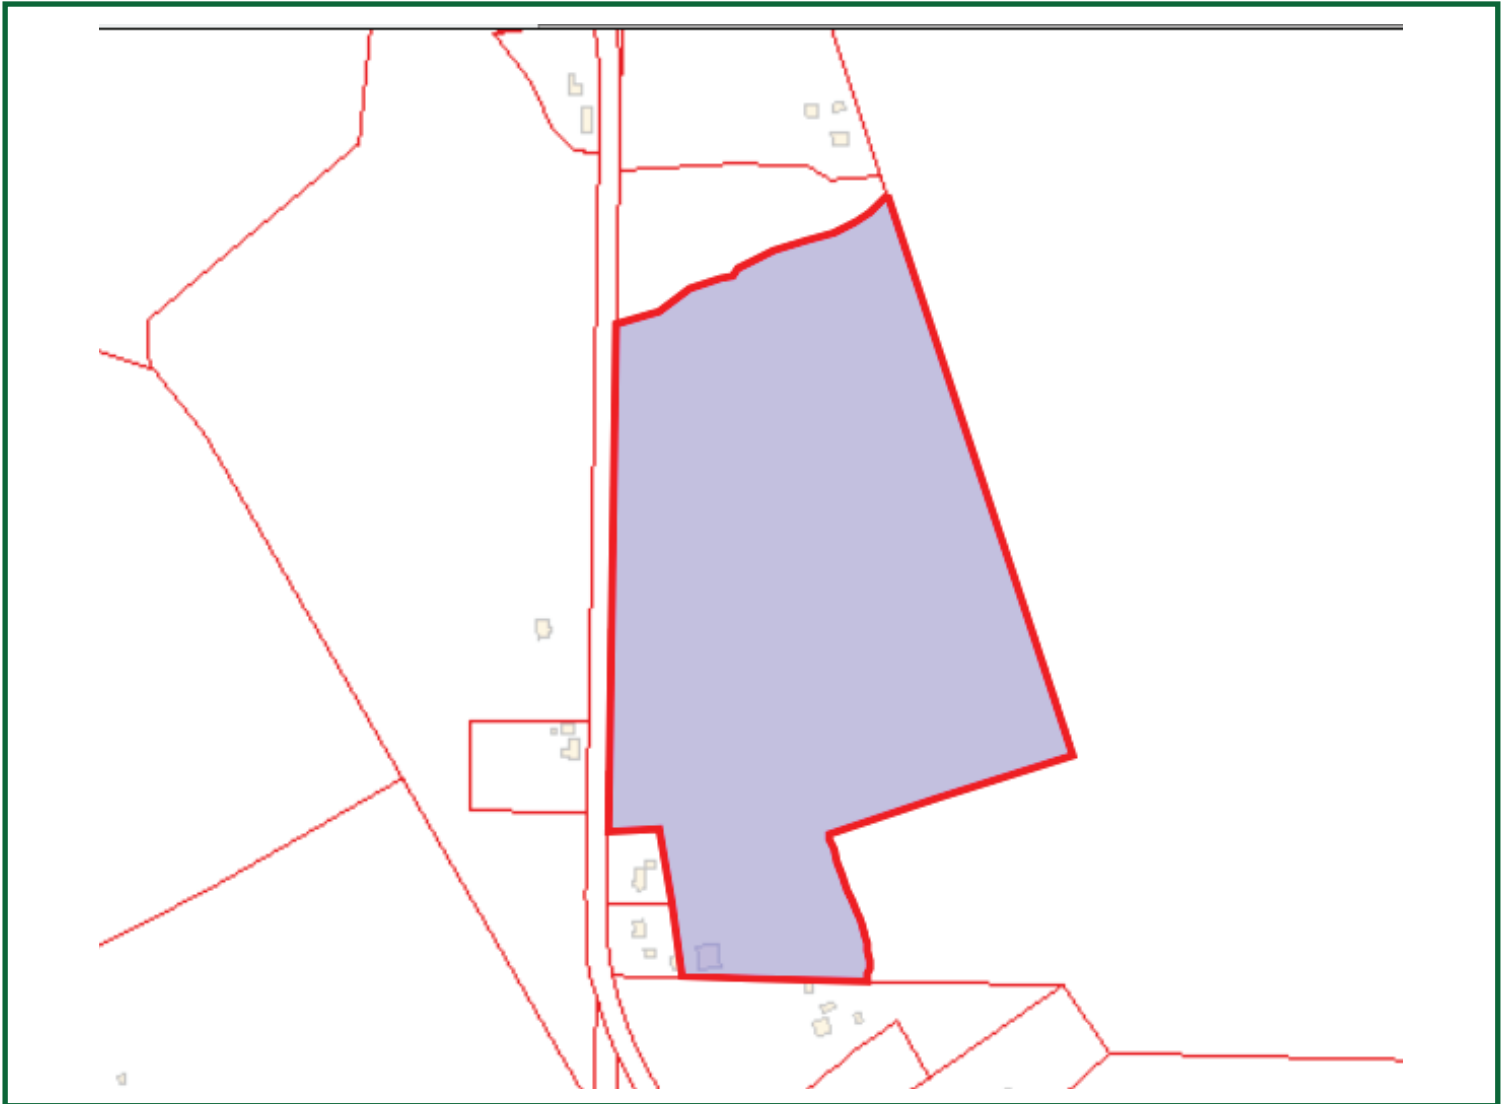

Parcel #02 01 02 0 000 004

Ragsdale Creek Road · Elkmont, Alabama (Limestone County)

Auction Date: Thursday, August 6th · 7 PM

See more & bid at www.fowlerauction.com

Tax plat for auction purposes only. Measurements may or may not be to scale.