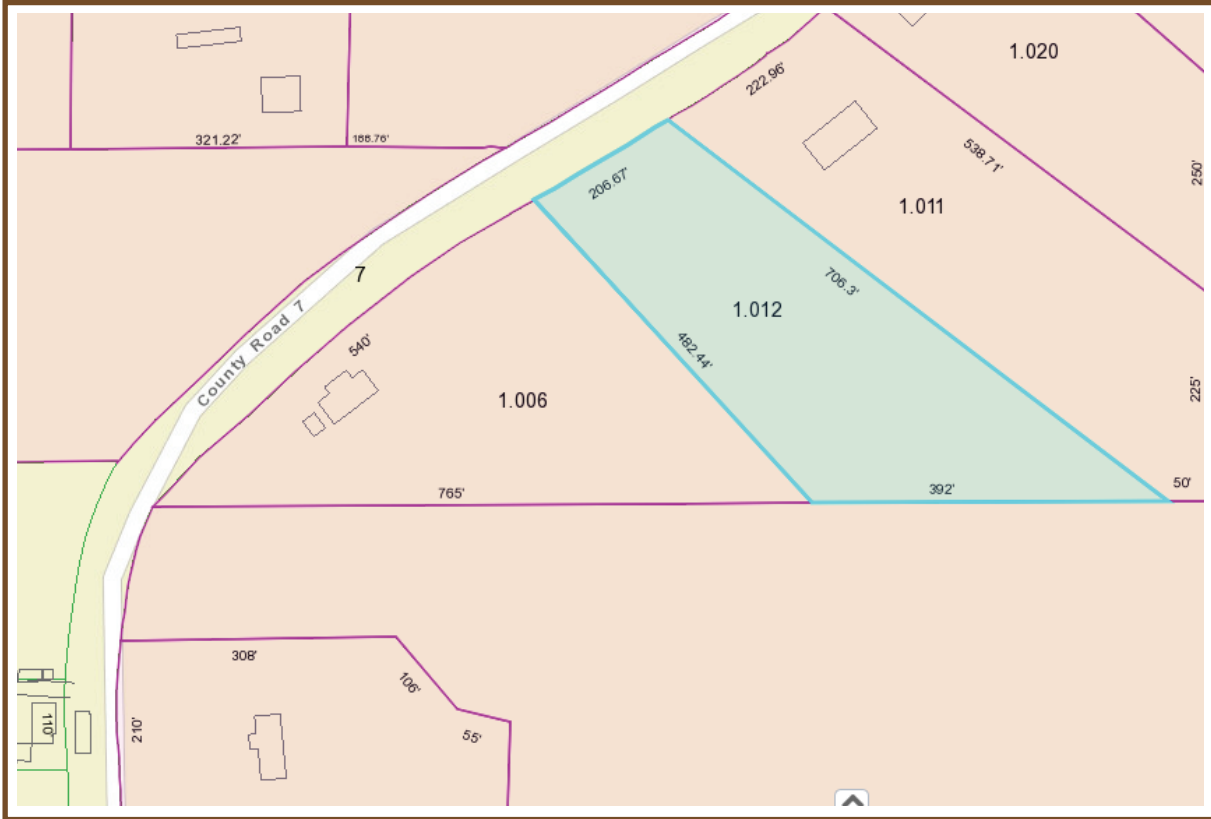

Parcel #360112000001.012
County Road 7 · Woodville, Alabama
2019 Taxes: \$78.60

Auction Date: Thursday, October 29th · 8 PM
See more & bid at www.fowlerauction.com

Tax plat for auction purposes only. Measurements may or may not be to scale.