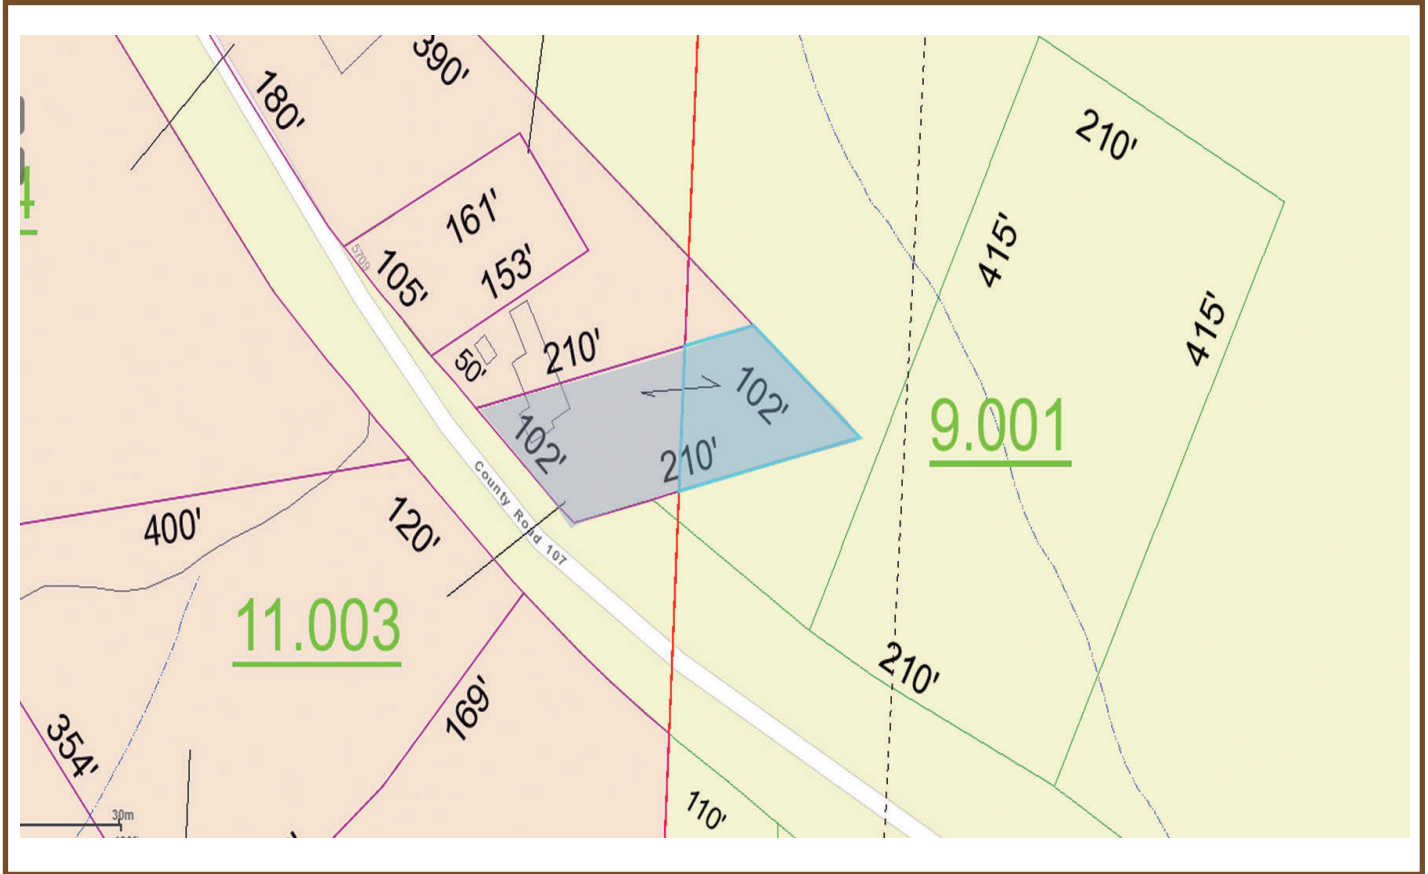

Parcel #110833000011.003
County Road 107 · Sky Line, Alabama
2019 Taxes: \$23.40

Auction Date: Thursday, October 29th · 8 PM
See more & bid at www.fowlerauction.com

Tax plat for auction purposes only. Measurements may or may not be to scale.